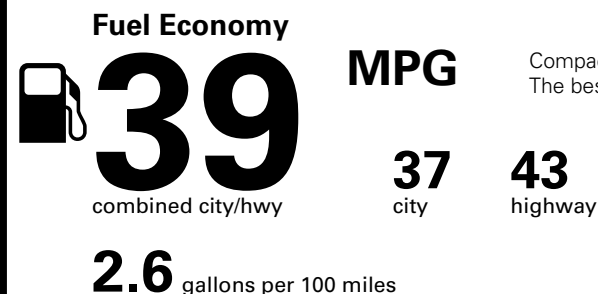

Fuel Economy and Environment

Gasoline Vehicle

Compact Cars range from 14 to 116 MPG. The best vehicle rates 119 MPGe.

You save \$2,250
in fuel costs over 5 years compared to the average new vehicle.

Annual fuel COST
\$950