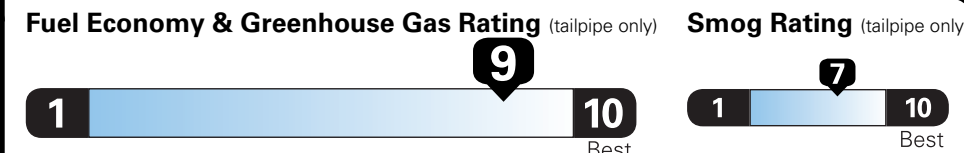

Fuel Economy and Environment

Gasoline Vehicle

Compact Cars range from 14 to 116 MPG. The best vehicle rates 119 MPGe.

You save \$2,250
in fuel costs over 5 years compared to the average new vehicle.

Annual fuel COST
\$950